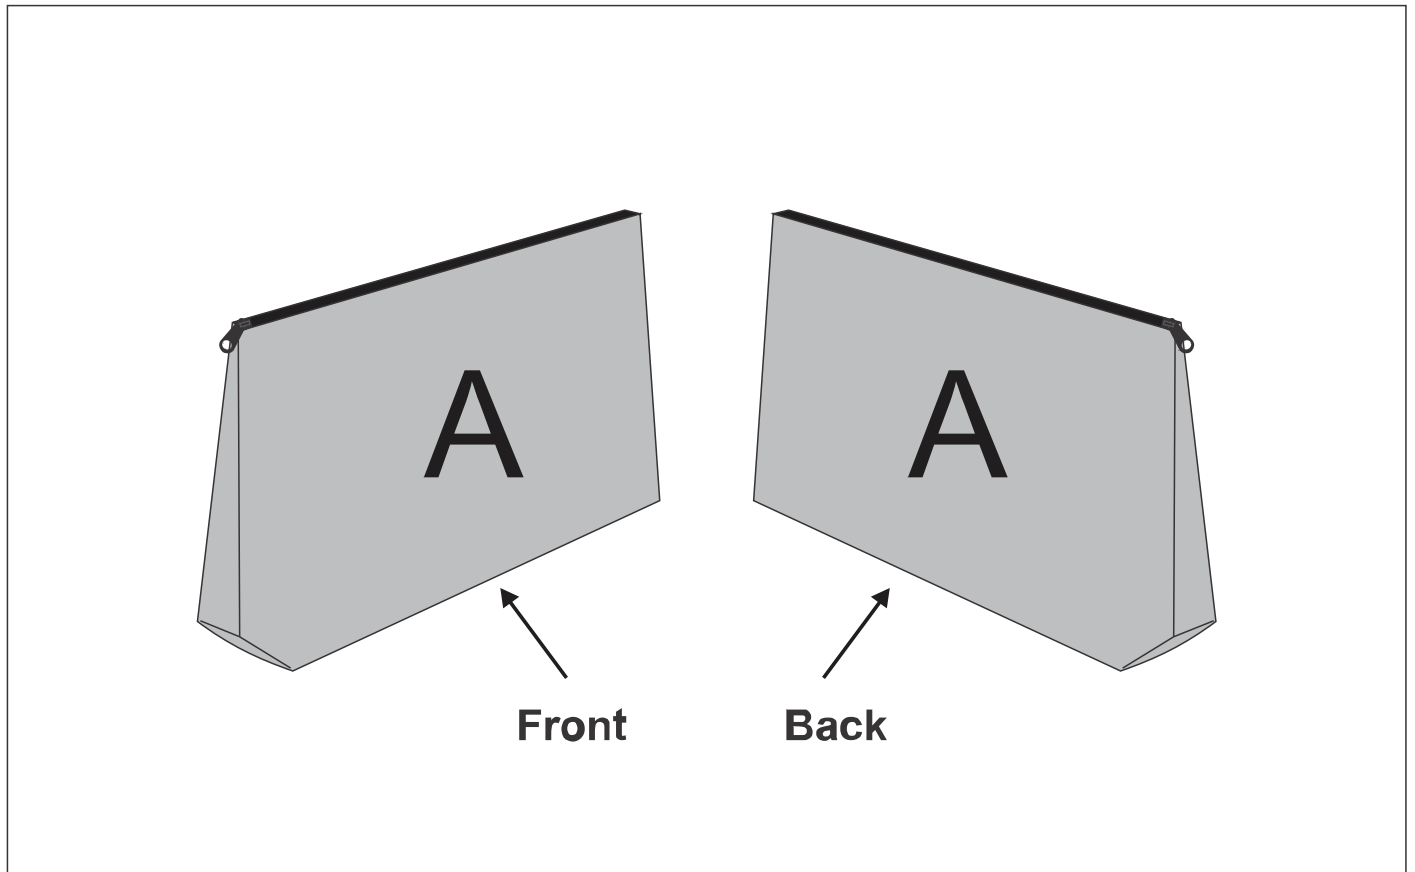

SG-HP-124-G

PPS Hoppla Leanne RPET Midi Toiletry Bag

Need to know:

- Includes 1-Position Sublimation (setup fees apply)
- **Please Note: We cannot guarantee 100% logo Alignment on all Brandable Panels.**

Branding Options:

Position A

1. Custom Sublimation A (CPSUB-A)
  Full Colour
  Size: 290mm wide x 400mm high